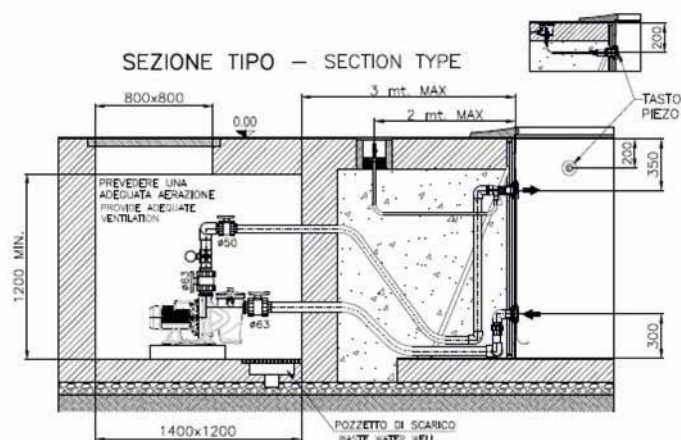

# 08 > KIT-idromassaggio-piscine private KIT-whirlpool-private pool

Codice Code	Bocchette idro n° Whirlpool nozzles no.	Aspirazione D. Suction D.	Alimentazione V Power supply V	Pompa kw Pump kw	Quadro elettrico* Electric panel*	Pulsante pneumatico Push-button	Listino Price List
<b>PANNELLI CON PVC/PANELS WITH PVC</b>							
KDIAL109	2	63x2	monofase / single-phase	0.5	5 A	1	
KDIAL110	3	63x2	monofase / single-phase	0.75	6.3 A	1	
KDIAL111	3	63x2	trifase / three-phase	0.75	4-2.4 A	1	
KDIAL112	4	63x2	monofase / single-phase	1.1	7 A	1	
KDIAL113	4	63x2	trifase / three-phase	1.1	4-2.4 A	1	
KDIAL114	5	75x4	monofase / single-phase	1.5	9 A	1	
KDIAL115	5	75x4	trifase / three-phase	1.5	6-3.5 A	1	
KAIAL116	6	75x4	monofase / single-phase	2.2	12 A	1	
KDIAL117	6	75x4	trifase / three-phase	2.2	8.7.5	1	
<b>CEMENTO CON PVC/CONCRETE WITH PVC</b>							
KDIBL209	2	63x2	monofase / single-phase	0.5	5 A	1	
KDIBL210	3	63x2	monofase / single-phase	0.75	6.3 A	1	
KDIBL211	3	63x2	trifase / three-phase	0.75	4-2.4 A	1	
KDIBL212	4	63x2	monofase / single-phase	1.1	7 A	1	
KDIBL213	4	63x2	trifase / three-phase	1.1	4-2.4 A	1	
KDIBL214	5	75x4	monofase / single-phase	1.5	9 A	1	
KDIBL215	5	75x4	trifase / three-phase	1.5	6-3.5 A	1	
KDIBL216	6	75x4	monofase / single-phase	2.2	12 A	1	
KDIBP217	6	75x4	trifase / three-phase	2.2	8.7.5	1	
<b>CEMENTO CON PIASTRELLE/CONCRETE WITH TILES</b>							
KDICP309	2	63x2	monofase / single-phase	0.5	5 A	1	
KDICP310	3	63x2	monofase / single-phase	0.75	6.3 A	1	
KDICP311	3	63x2	trifase / three-phase	0.75	4-2.4 A	1	
KDICP312	4	63x2	monofase / single-phase	1.1	7 A	1	
KDICP313	4	63x2	trifase / three-phase	1.1	4-2.4 A	1	
KDICP314	5	75x4	monofase / single-phase	1.5	9 A	1	
KDICP315	5	75x4	trifase / three-phase	1.5	6-3.5 A	1	
KDICP316	6	75x4	monofase / single-phase	2.2	12 A	1	
KDICP317	6	75x4	trifase / three-phase	2.2	8.7.5	1	